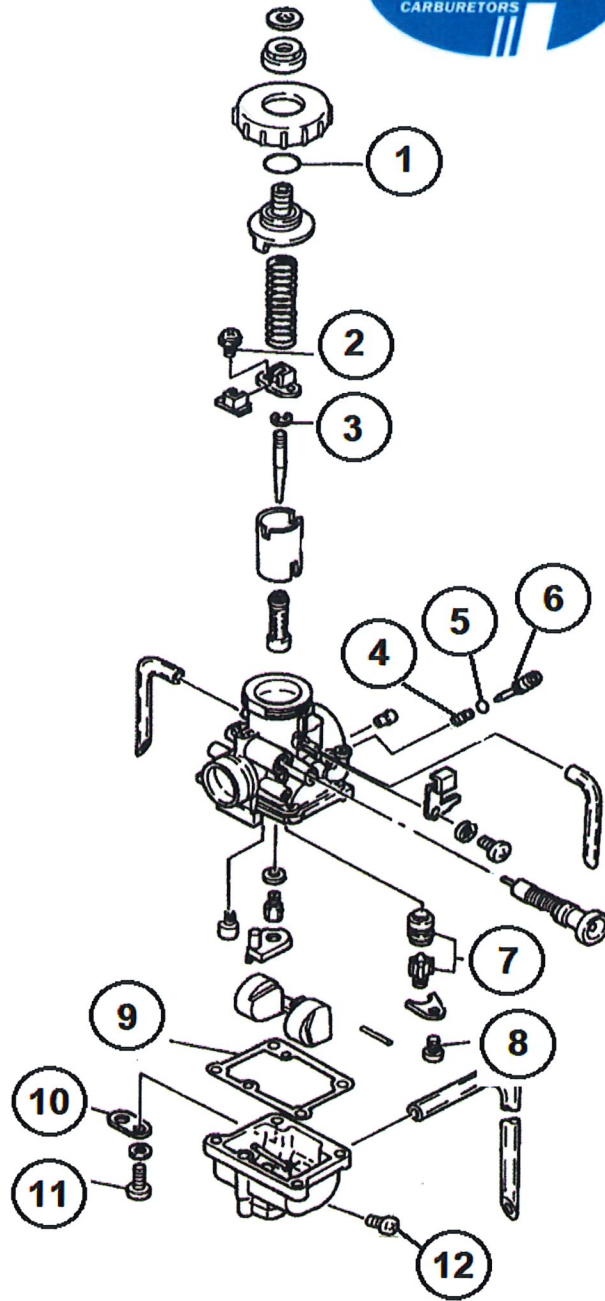

ITEM	QTY	DESCRIPTION
1	1	O-RING
2	2	SCREW
3	1	E-CLIP
4	1	SPRING, AIR SCREW
5	1	O-RING, AIR SCREW
6	1	AIR SCREW
7	1	FLOAT VALVE 2.8
8	1	SCREW
9	1	GASKT, BOWL
10	2	VENT TUBE PLATE
11	4	SCREWS, BOWL
12	1	SCREW, BOLT DRAIN

MK-VM26-575

1988-2006 Yamaha Banshee

****REPLACEMENT JET NOTE**

Due to varying model requirements, this kit does not include main jets or pilot jets

If needed, refer to the following Mikuni Part numbers when acquiring these jets: