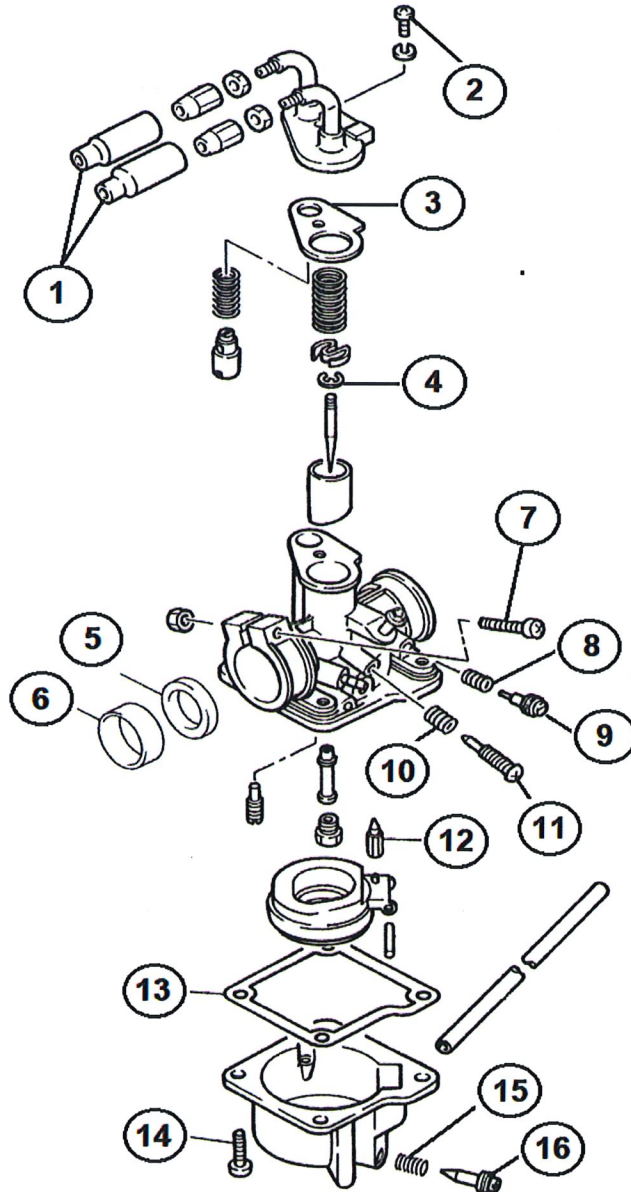

ITEM	QTY	DESCRIPTION
1	2	CAP
2	1	SCREW
3	1	GASKET
4	1	E-CLIP
5	1	SEAL
6	1	INSULATOR
7	1	SCREW
8	1	SPRING (BOWL/AIR)
9	1	SCREW (BOWL/AIR)
10	1	SPRING
11	1	IDLE SCREW
12	1	NEEDLE VALVE
13	1	GASKET BOWL
14	4	SCREW, BOWL
15	1	SPRING (BOWL/AIR)
16	1	SCREW (BOWL/AIR)

MK-VM12-85

Yamaha Applications:

1981-2020 PW50

1979-1981 QT50

1984-1985 YT60 3-wheeler

1986 4 Zinger

1982 MJ50 Scooter

**REPLACEMENT JET NOTE

Due to varying model requirements, this kit

does not include main jets or pilot jets

If needed, refer to the following Mikuni

Part numbers when acquiring these jets:

Main Jet: N100604-XXXX

Pilot Jet: N100606-XXXX