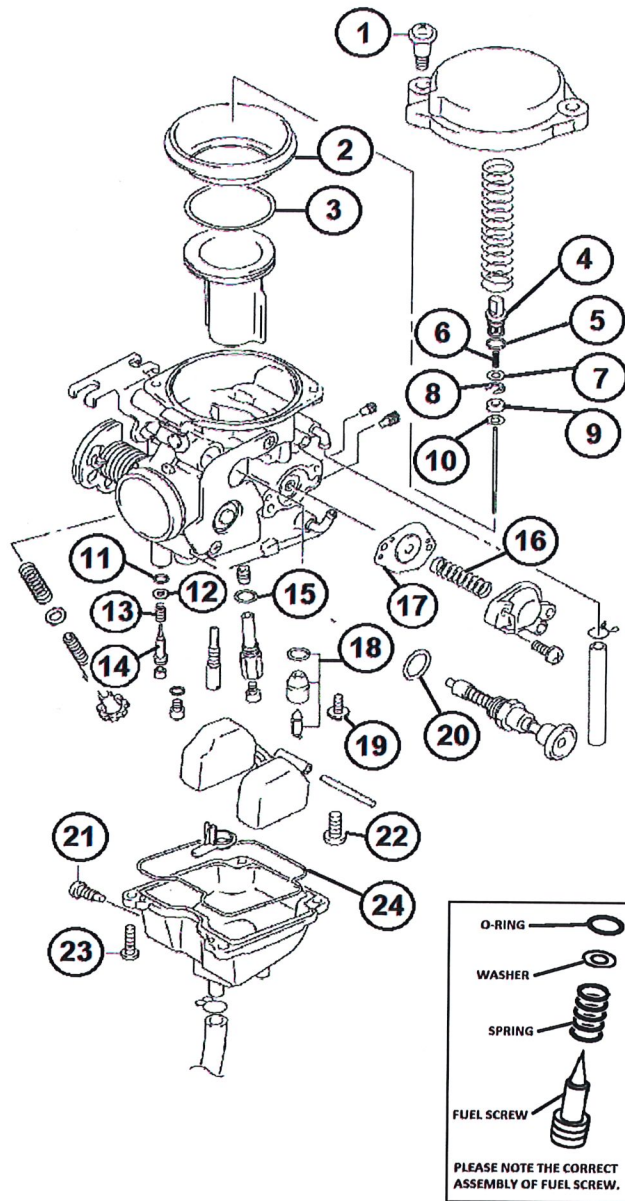

ITEM	QTY	DESCRIPTION
1	2	SCREW
2	1	DIAPHRAGM
3	1	RING
4	1	HOLDER
5	1	O-RING
6	1	SPRING
7	1	WASHER
8	1	E-CLIP
9	1	RING
10	1	WASHER
11	1	O-RING
12	1	WASHER
13	1	SPRING
14	1	FUEL SCREW
15	1	O-RING
16	1	SPRING
17	1	DIAPHRAGM
18	1	FLOAT VALVE ASSY 2.0
19	1	SCREW
20	1	O-RING
21	1	SCREW, DRAIN
22	1	SCREW, FLOAT PIN
23	4	SCREW, BOWL
24	1	GASKET, BOWL

MK-BSR32-69

2001-2007 Suzuki DRZ 250

**REPLACEMENT JET NOTE

Due to varying model requirements, this kit does not include main jets or pilot jets

If needed, refer to the following

Mikuni Part numbers when acquiring these jets: