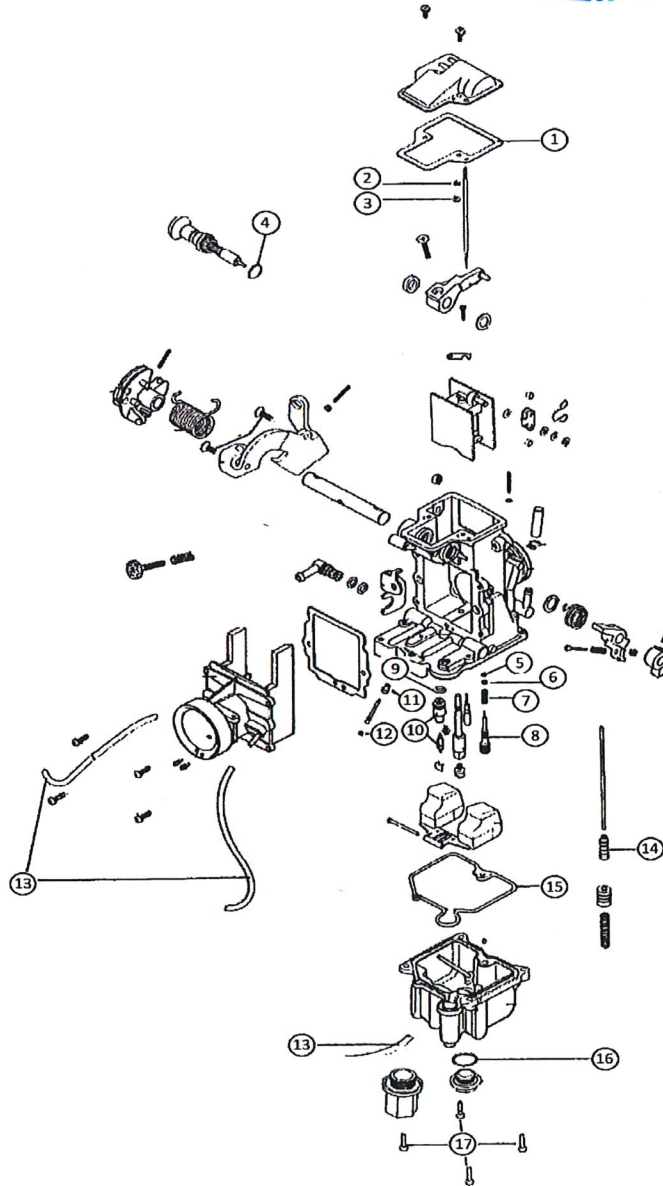

ITEM	QTY	DESCRIPTION
1	1	GASKET TOP COVER
2	1	E-RING
3	1	WASHER
4	1	O-RING, CHOKE
5	1	O-RING, FUEL SCREW
6	1	WASHER, FUEL SCREW
7	1	SPRING, FUEL SCREW
8	1	FUEL SCREW
9	1	O-RING, FLOAT VALVE
10	1	FLOAT VALVE
11	1	PLUG, A/P NOZZLE
12	1	O-RING A/P NOZZLE
13	3	HOSE
14	1	BOOT, ROD
15	1	GASKET, BOWL
16	1	O-RING, DRAIN PLUG
17	4	SCREWS, BOWL

MK-3668

Fits: Mikuni TM36-68

**REPLACEMENT JET NOTE

Due to varying model requirements,
this kit does not include main or pilot jets
If needed, refer to the

following Mikuni Part numbers when acquiring these jets: