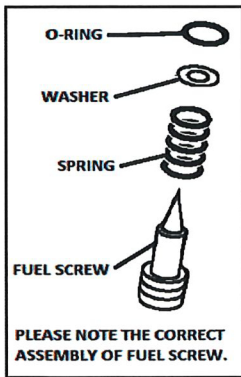

ITEM	QTY	DESCRIPTION
1	1	GASKET TOP COVER
2	1	E-RING
3	1	WASHER
4	1	O-RING, CHOKE
5	1	O-RING, FUEL SCREW
6	1	WASHER, FUEL SCREW
7	1	SPRING, FUEL SCREW
8	1	FUEL SCREW
9	1	O-RING, FLOAT VALVE
10	1	FLOAT VALVE
11	1	PLUG, A/P NOZZLE
12	1	O-RING A/P NOZZLE
13	3	HOSE
14	1	BOOT, ROD
15	1	GASKET, BOWL
16	1	O-RING, DRAIN PLUG
17	4	SCREWS, BOWL

MK-3668

Fits: Mikuni TM36-68

**REPLACEMENT JET NOTE

Due to varying model requirements,
this kit does not include main or pilot jets
If needed, refer to the

following Mikuni Part numbers when acquiring these jets:

Main Jet: N100604-XXXX

Pilot Jet: VM28/486-XXXX

MIKUNI AMERICAN CORPORATION

www.mikunipower.com

HEAD OFFICE: 8910 MIKUNI AVENUE
NORTHRIDGE, CALIFORNIA 91324-3496
PHONES: (818) 885-1242
FAX: (818) 993-7387/8